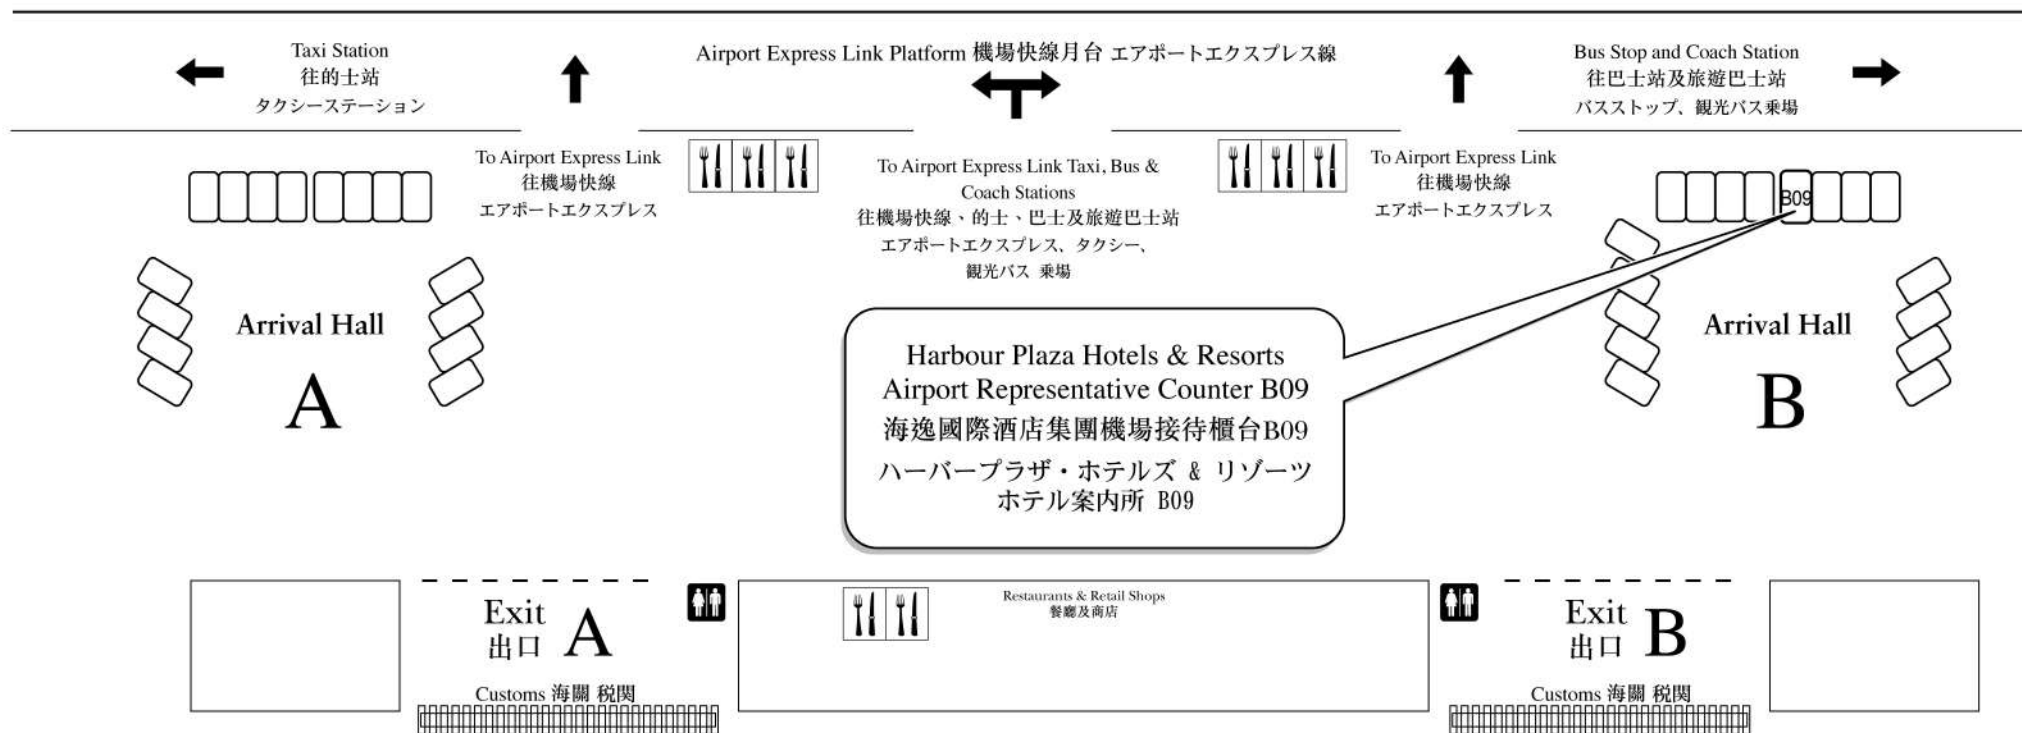

H A R B O U R P L A Z A
H O T E L S & R E S O R T S

Harbour Plaza Hotels & Resorts Airport Representative Counter Location
海逸國際酒店集團機場接待櫃台位置
ハーバープラザ・ホテルズ & リゾーツ空港サービスカウンターロケーションマップ

For assistance, kindly approach the Harbour Plaza Hotels & Resorts Airport Representative at the B09 Counter.

如需協助，請到B09海逸國際酒店集團櫃台與職員聯絡。

当ホテルに関してのお問い合わせはB09カウンターまでご連絡下さい。